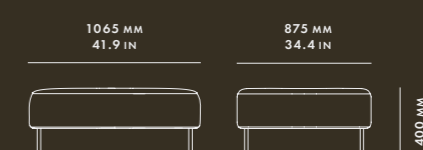

2-SEATER

2.5-SEATER

3-SEATER

OTTOMAN

OPEN-END RIGHT (ARM LEFT)

OPEN-END LEFT (ARM RIGHT)

COMBINATION 1

2-SEATER AND OPEN END RIGHT
(ARM LEFT)