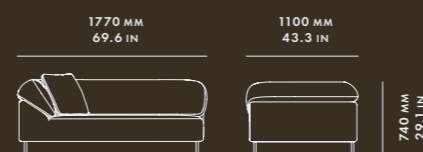

2-SEATER

2.5-SEATER

3-SEATER

OTTOMAN

OPEN-END RIGHT (ARM LEFT)

OPEN-END LEFT (ARM RIGHT)

COMBINATION 1

2-SEATER AND OPEN END RIGHT
(ARM LEFT)