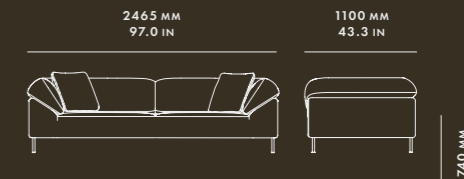

2-SEATER

2.5-SEATER

3-SEATER

OTTOMAN

OPEN-END RIGHT (ARM LEFT)

OPEN-END LEFT (ARM RIGHT)

COMBINATION 1

2-SEATER AND OPEN END RIGHT
(ARM LEFT)