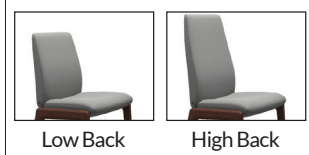

Stressless® Laurel Family

Seat Back:

Arms:

Base:

Stressless® Laurel Family - Measurements (inches)

Item no.	Model	Leg Type	Width	Height	Depth	Seat Height
1842763	Laurel v2 Low Back Large	D100	22.4	36.2	24.4	18.9
1842714	Laurel v2 Low Back Large w/ Arms	D100	22.8	36.2	24.4	18.9
1843763	Laurel v2 High Back Large	D100	22.4	41.3	24.8	18.9
1843714	Laurel v2 High Back Large w/ Arms	D100	22.8	41.3	24.8	18.9
1842767	Laurel v2 Low Back Large	D200	19.7	36.2	24.4	18.9
1842767	Laurel v2 Low Back Large w/ Arms	D200	22.8	36.2	24.4	18.9
1843767	Laurel v2 High Back Large	D200	19.7	41.3	24.8	18.9
1843724	Laurel v2 High Back Large w/ Arms	D200	22.8	41.3	24.8	18.9
1842775	Laurel v2 Low Large	D350	19.7	36.2	24.4	18.9
1842712	Laurel v2 Low Large w/ Arms	D350	22.8	36.2	24.4	18.9
1843775	Laurel v2 High Large	D350	19.7	41.3	24.8	18.9
1843712	Laurel v2 High Large w/ Arms	D350	22.8	41.3	24.8	18.9
1842768	Laurel v2 Low Back Large	Home Office	28.3	34.3-39.0	28.3	16.9-21.7
1842769	Laurel v2 Low Back Large w/ Arms	Home Office	28.3	34.3-39.0	28.3	16.9-21.7
1843768	Laurel v2 High Back Large	Home Office	28.3	39.4-44.1	28.3	16.9-21.7
1843769	Laurel v2 High Back Large w/ Arms	Home Office	28.3	39.4-44.1	28.3	16.9-21.7

Wood Finishes:

Available in Batick and Paloma Leather and Calido, Daisy, Dinamica, Grace and Ultrasuede Fabric