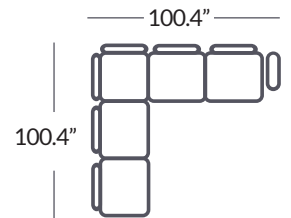

# Stressless® Fiona

h= 32"  
d= 35"  
sd= 21.7"  
sh= 17.7"

separate modules |

or customized configurations

C22

C2.5-2

C23

C2.5-2.5

Leg Options Fiona Upholstered:  
Steel Round (3.15", 4.33", 5.5")  
Wood Cone (4.33", 5.5")  
*\*standard height = 4.33"*

Leg Options Fiona Steel:  
Steel Bow (Polished Aluminum  
or Matte Black)

Leg Options Fiona Wood:  
Black, Brown, Grey, Oak, Smoked  
Oak, Teak, Walnut, Wenge