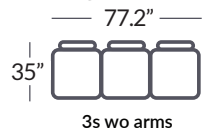

# Stressless® Fiona

h= 32"  
d= 35"  
sd= 21.7"  
sh= 17.7"

separate modules |

or customized configurations

C22

C2.5-2

C23

C2.5-2.5

Leg Options Fiona Upholstered:  
Steel Round (3.15", 4.33", 5.5")  
Wood Cone (4.33", 5.5")  
*\*standard height = 4.33"*

Leg Options Fiona Steel:  
Steel Bow (Polished Aluminum  
or Matte Black)

Leg Options Fiona Wood:  
Black, Brown, Grey, Oak, Smoked  
Oak, Teak, Walnut, Wenge