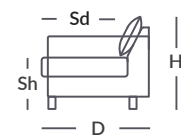

# Stressless® Fiona

h= 32"  
d= 35"  
sd= 21.7"  
sh= 17.7"

separate modules |

or customized configurations

C22

C2.5-2

C23

C2.5-2.5

Leg Options Fiona Upholstered:  
Steel Round (3.15", 4.33", 5.5")  
Wood Cone (4.33", 5.5")  
*\*standard height = 4.33"*

Leg Options Fiona Steel:  
Steel Bow (Polished Aluminum  
or Matte Black)

Leg Options Fiona Wood:  
Black, Brown, Grey, Oak, Smoked  
Oak, Teak, Walnut, Wenge