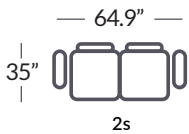

# Stressless® Fiona

h= 32"  
d= 35"  
sd= 21.7"  
sh= 17.7"

separate modules |

or customized configurations

C22

C2.5-2

C23

C2.5-2.5

Leg Options Fiona Upholstered:  
Steel Round (3.15", 4.33", 5.5")  
Wood Cone (4.33", 5.5")  
*\*standard height = 4.33"*

Leg Options Fiona Steel:  
Steel Bow (Polished Aluminum  
or Matte Black)

Leg Options Fiona Wood:  
Black, Brown, Grey, Oak, Smoked  
Oak, Teak, Walnut, Wenge