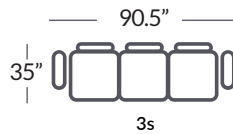

# Stressless® Fiona

h= 32"  
d= 35"  
sd= 21.7"  
sh= 17.7"

separate modules |

or customized configurations

C22

C2.5-2

C23

C2.5-2.5