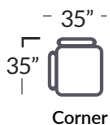

# Stressless® Fiona

h= 32"  
d= 35"  
sd= 21.7"  
sh= 17.7"

separate modules |

or customized configurations

C22

C2.5-2

C23

C2.5-2.5

Leg Options Fiona Upholstered:  
Steel Round (3.15", 4.33", 5.5")  
Wood Cone (4.33", 5.5")  
*\*standard height = 4.33"*

Leg Options Fiona Steel:  
Steel Bow (Polished Aluminum  
or Matte Black)

Leg Options Fiona Wood:  
Black, Brown, Grey, Oak, Smoked  
Oak, Teak, Walnut, Wenge