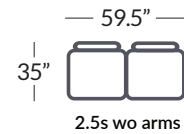

# Stressless® Fiona

h= 32"  
d= 35"  
sd= 21.7"  
sh= 17.7"

separate modules |

or customized configurations

C22

C2.5-2

C23

C2.5-2.5

Leg Options Fiona Upholstered:  
Steel Round (3.15", 4.33", 5.5")  
Wood Cone (4.33", 5.5")  
*\*standard height = 4.33"*

Leg Options Fiona Steel:  
Steel Bow (Polished Aluminum  
or Matte Black)

Leg Options Fiona Wood:  
Black, Brown, Grey, Oak, Smoked  
Oak, Teak, Walnut, Wenge