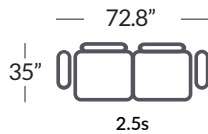

# Stressless® Fiona

h= 32"  
d= 35"  
sd= 21.7"  
sh= 17.7"

separate modules |

or customized configurations

C22

C2.5-2

C23

C2.5-2.5

Leg Options Fiona Upholstered:  
Steel Round (3.15", 4.33", 5.5")  
Wood Cone (4.33", 5.5")  
*\*standard height = 4.33"*

Leg Options Fiona Steel:  
Steel Bow (Polished Aluminum  
or Matte Black)

Leg Options Fiona Wood:  
Black, Brown, Grey, Oak, Smoked  
Oak, Teak, Walnut, Wenge