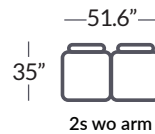

# Stressless® Fiona

h= 32"  
d= 35"  
sd= 21.7"  
sh= 17.7"

separate modules |

or customized configurations

C22

C2.5-2

C23

C2.5-2.5

Leg Options Fiona Upholstered:  
Steel Round (3.15", 4.33", 5.5")  
Wood Cone (4.33", 5.5")  
*\*standard height = 4.33"*

Leg Options Fiona Steel:  
Steel Bow (Polished Aluminum  
or Matte Black)

Leg Options Fiona Wood:  
Black, Brown, Grey, Oak, Smoked  
Oak, Teak, Walnut, Wenge