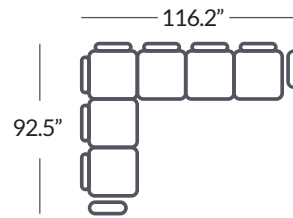

# Stressless® Fiona

h= 32"  
d= 35"  
sd= 21.7"  
sh= 17.7"

separate modules |

or customized configurations

C22

C2.5-2

C23

C2.5-2.5

Leg Options Fiona Upholstered:  
Steel Round (3.15", 4.33", 5.5")  
Wood Cone (4.33", 5.5")  
*\*standard height = 4.33"*

Leg Options Fiona Steel:  
Steel Bow (Polished Aluminum  
or Matte Black)

Leg Options Fiona Wood:  
Black, Brown, Grey, Oak, Smoked  
Oak, Teak, Walnut, Wenge