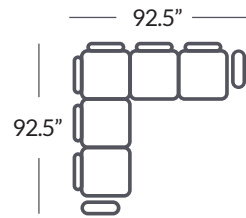

# Stressless® Fiona

h= 32"  
d= 35"  
sd= 21.7"  
sh= 17.7"

separate modules |

or customized configurations

C22

C2.5-2

C23

C2.5-2.5

Leg Options Fiona Upholstered:  
Steel Round (3.15", 4.33", 5.5")  
Wood Cone (4.33", 5.5")  
*\*standard height = 4.33"*

Leg Options Fiona Steel:  
Steel Bow (Polished Aluminum  
or Matte Black)

Leg Options Fiona Wood:  
Black, Brown, Grey, Oak, Smoked  
Oak, Teak, Walnut, Wenge