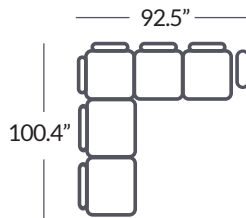

# Stressless® Fiona

h= 32"  
d= 35"  
sd= 21.7"  
sh= 17.7"

separate modules |

or customized configurations

C22

C2.5-2

C23

C2.5-2.5

Leg Options Fiona Upholstered:  
Steel Round (3.15", 4.33", 5.5")  
Wood Cone (4.33", 5.5")  
*\*standard height = 4.33"*

Leg Options Fiona Steel:  
Steel Bow (Polished Aluminum  
or Matte Black)

Leg Options Fiona Wood:  
Black, Brown, Grey, Oak, Smoked  
Oak, Teak, Walnut, Wenge