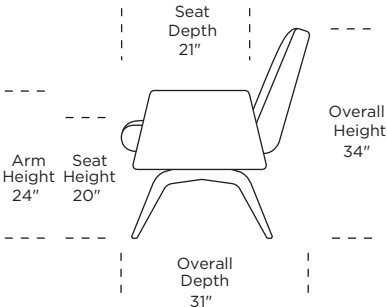

AMERICAN LEATHER®
ACCENT CHAIRS COLLECTION

Scale : 1/4 inch = 1 foot
All dimensions are approximate and subject to change.
Specify all components from the sitting position.

V05.02.24

HANSE