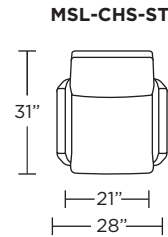

AMERICAN LEATHER®
ACCENT CHAIRS COLLECTION

Scale : 1/4 inch = 1 foot
All dimensions are approximate and subject to change.
Specify all components from the sitting position.

V05.02.24

HANSE