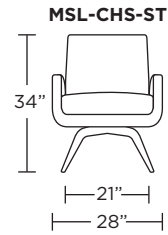

AMERICAN LEATHER®
ACCENT CHAIRS COLLECTION

Scale : 1/4 inch = 1 foot
All dimensions are approximate and subject to change.
Specify all components from the sitting position.

V05.02.24

HANSE