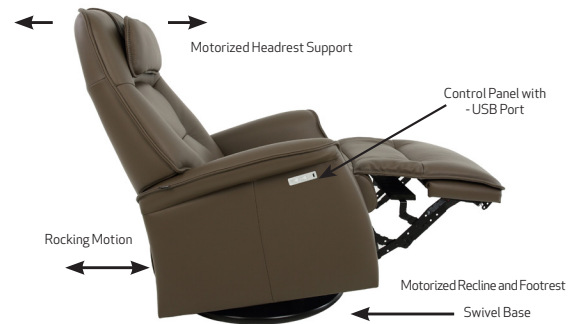

HANSEN
INTERIORS

The Fjords Stockholm swing relaxer, featuring an adjustable head pillow and motorized articulating headrest, makes the seating experience ergonomic and gives your lower back correct support. Available in all our leathers and select fabrics, the Stockholm is a swivel/glider/rocker recliner available in motorized and manual versions. Available in all our leathers and select fabrics, Stockholm is available in two sizes, small and large. Black base is standard on Stockholm.

AL Latte

AL Brown

AL Safari

Fjords Stockholm Measurements

Item	Width	Height	Depth	Seat Height	Seat Depth
Stockholm Small	31.5"	40"	36.7"	19"	20.5"
Stockholm Large	32.5"	42.5"	38.2"	19"	21.5"

Distance from wall to fully recline 14"

The Fjords Stockholm Swing Relaxer is available in a variety of fabric and leather options. It is part of our quick ship program in Astro Line leather: Latte, Safari, Brown.