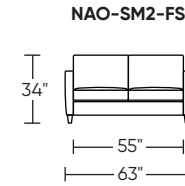

Leg height is 4"

Please use actual leather, fabric, Crypton®, Sunbrella® and Ultrasuede® swatches when specifying furniture as the colors shown may vary due to the printing process.

NOTE: Please be advised that microfiber fabrics like SUEDELIFE and VEELIFE, and velvet fabrics such as JENSON, REED, and SURI, are not recommended for this style. For a comprehensive list of covers that are NOT suggested, please contact American Leather Support Services. This information can also be found on the fabric landing pages of our website or by scanning the swatch QR code.

Scale: 1/8 inch = 1 foot
All dimensions are approximate and subject to change.
Specify components from the sitting position.