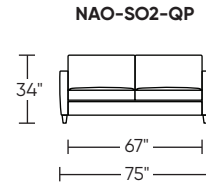

Leg height is 4"

Please use actual leather, fabric, Crypton®, Sunbrella® and Ultrasuede® swatches when specifying furniture as the colors shown may vary due to the printing process.

NOTE: Please be advised that microfiber fabrics like SUEDELIFE and VEELIFE, and velvet fabrics such as JENSON, REED, and SURI, are not recommended for this style. For a comprehensive list of covers that are NOT suggested, please contact American Leather Support Services. This information can also be found on the fabric landing pages of our website or by scanning the swatch QR code.