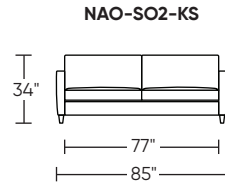

Leg height is 4"

Please use actual leather, fabric, Crypton®, Sunbrella® and Ultrasuede® swatches when specifying furniture as the colors shown may vary due to the printing process.

NOTE: Please be advised that microfiber fabrics like SUEDELIFE and VEELIFE, and velvet fabrics such as JENSON, REED, and SURI, are not recommended for this style. For a comprehensive list of covers that are NOT suggested, please contact American Leather Support Services. This information can also be found on the fabric landing pages of our website or by scanning the swatch QR code.