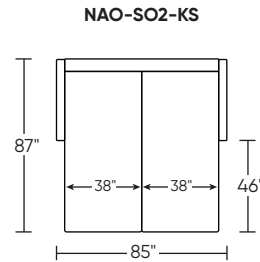

Leg height is 4"

Please use actual leather, fabric, Crypton®, Sunbrella® and Ultrasuede® swatches when specifying furniture as the colors shown may vary due to the printing process.

NOTE: Please be advised that microfiber fabrics like SUEDELIFE and VEELIFE, and velvet fabrics such as JENSON, REED, and SURI, are not recommended for this style. For a comprehensive list of covers that are NOT suggested, please contact American Leather Support Services. This information can also be found on the fabric landing pages of our website or by scanning the swatch QR code.